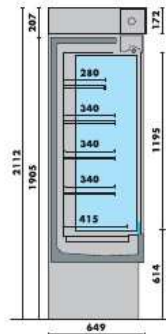

MURAL ESTORES

SHUTTER MULTIDECK

MURAL COM ESTORES ELÉTRICOS
ELECTRIC SHUTTER MULTIDECK