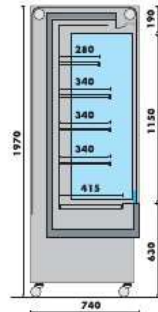

MURAL COM ESTORES MANUAL LP
MANUAL SHUTTER MULTIDECK LP